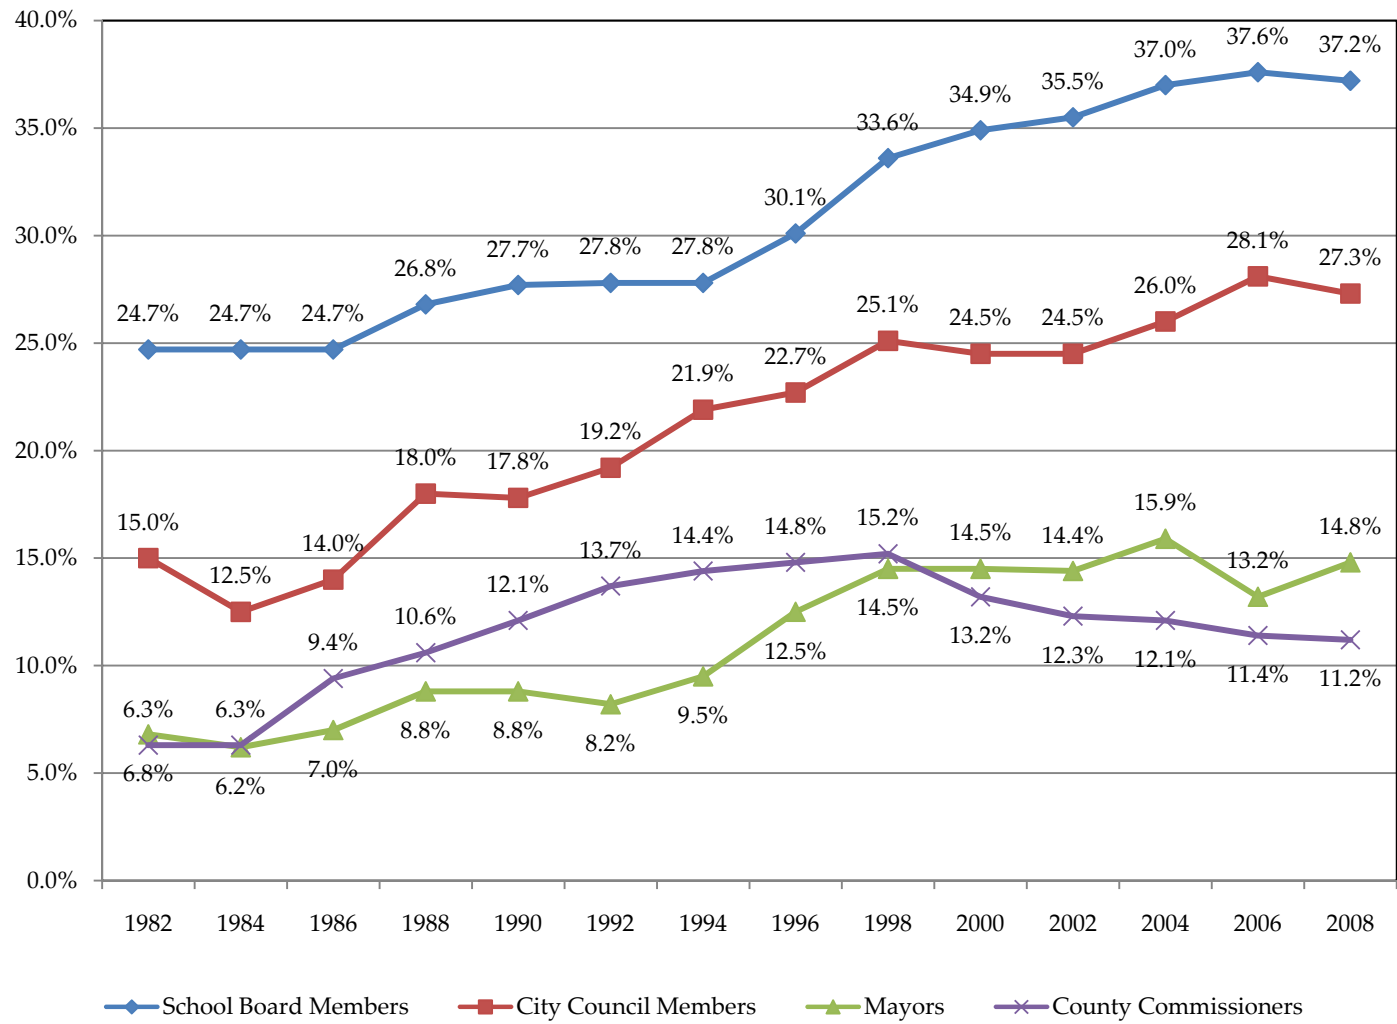

Status Report

Local Governments in Minnesota, 2009

Percentage of Elected Offices in Minnesota's Local Governments Held by Women
1982 – 2008 General Elections

The number of women elected to serve in Minnesota's local governments has increased since 1982. As a result of the 2008 general election the percentage of women serving as mayors reached an all-time high.

- Of 2,216 public school board members in Minnesota, 824 (37.2%) are women.¹
- Of 3,472 total city council members in Minnesota, 943 (27.3%) are women.²
- Of 853 mayors in Minnesota, 127 (14.9%) are women.²
- Of 447 county commissioners in Minnesota, 50 (11.2%) are women.³