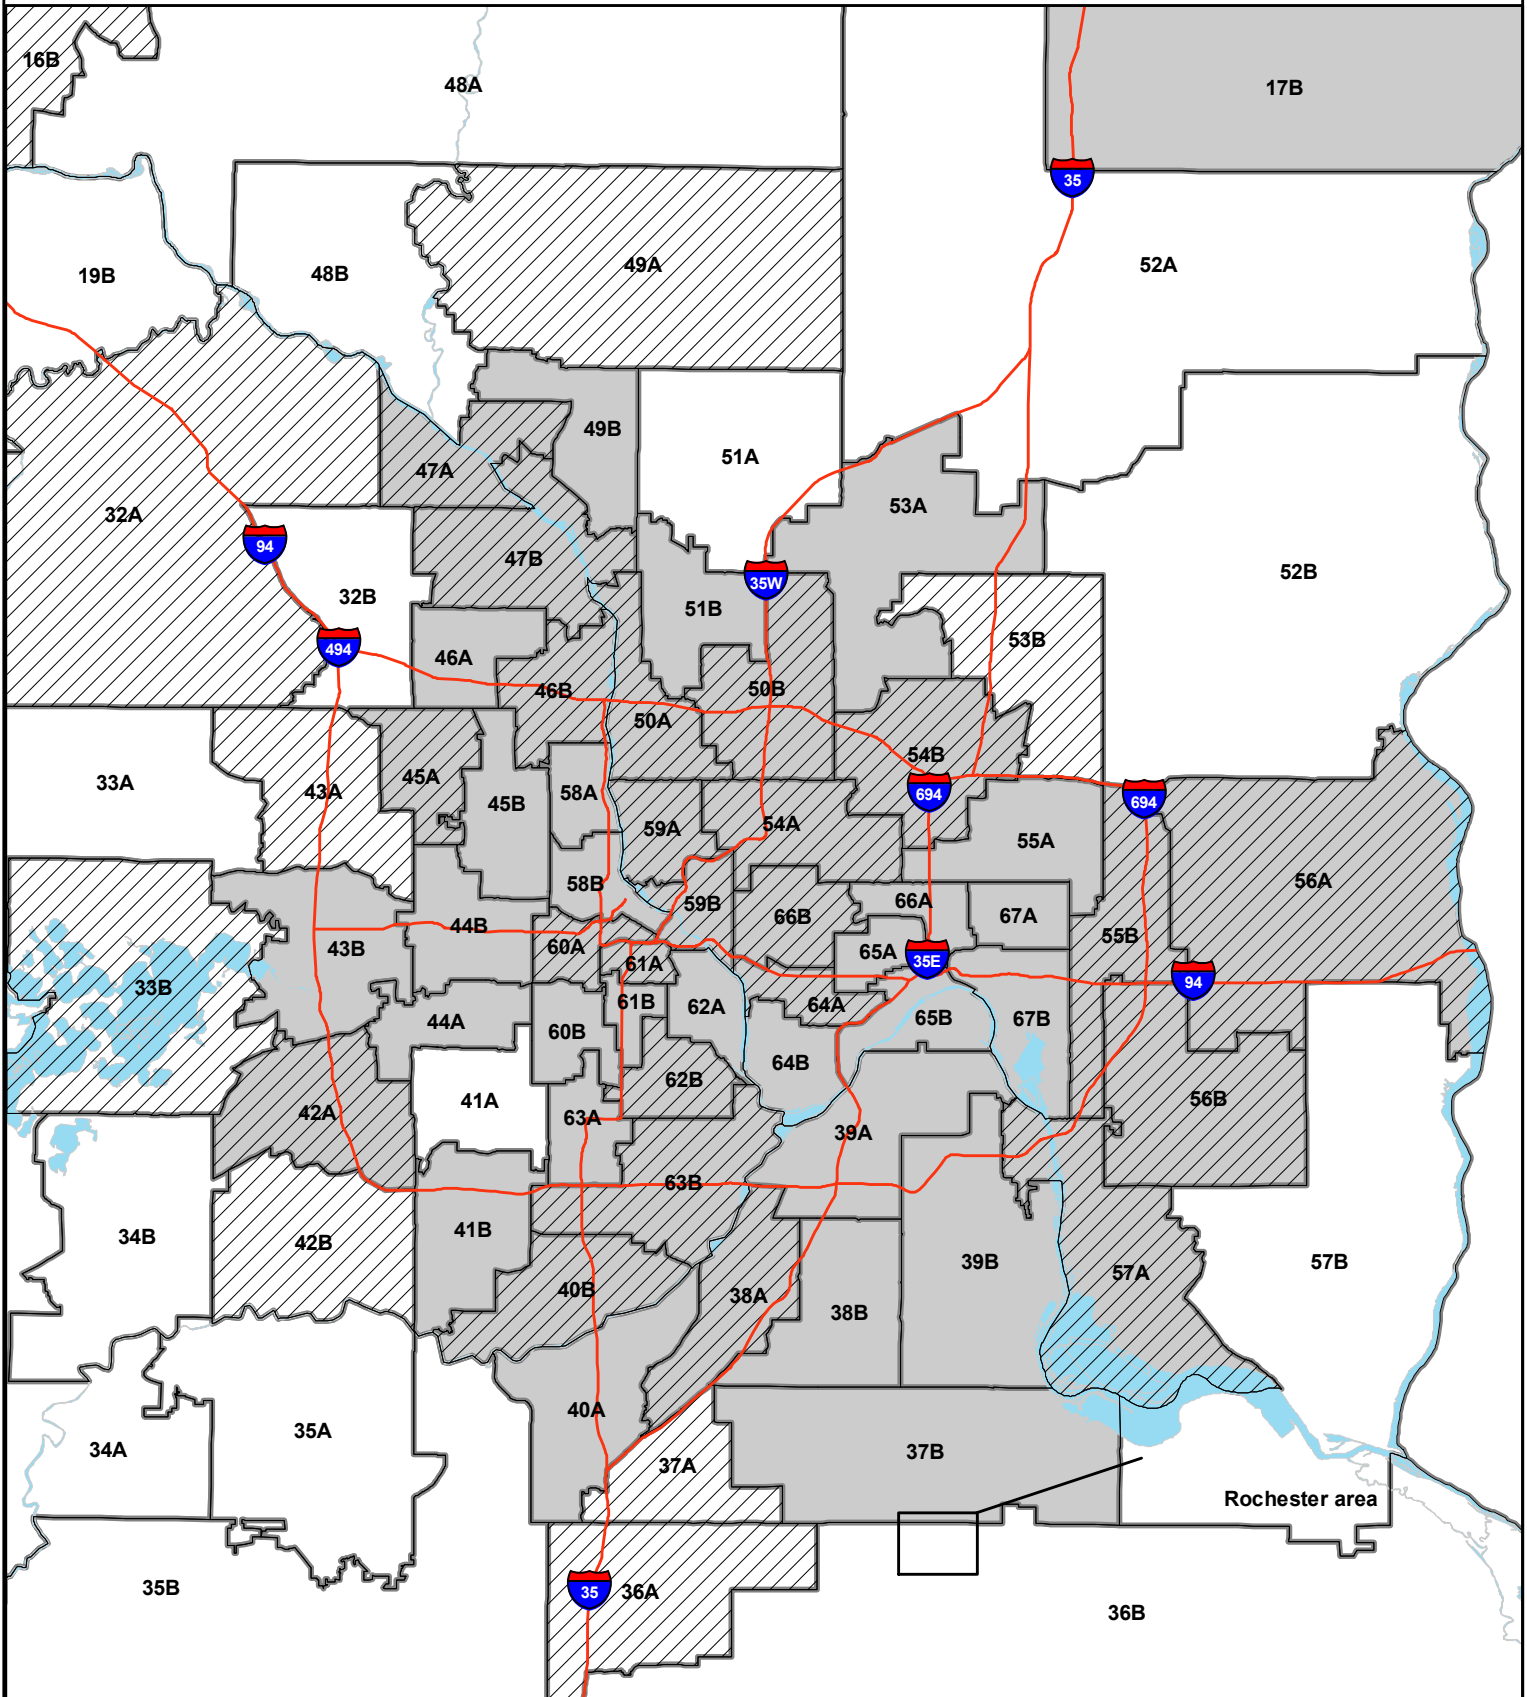

Women in the 2009 Minnesota House

Twin Cities Metro view

0 1.5 3 6 9 12 Miles

Political Party

- DFL
- Rep
- Women
- Men
- Interstate HWYS
- Lakes